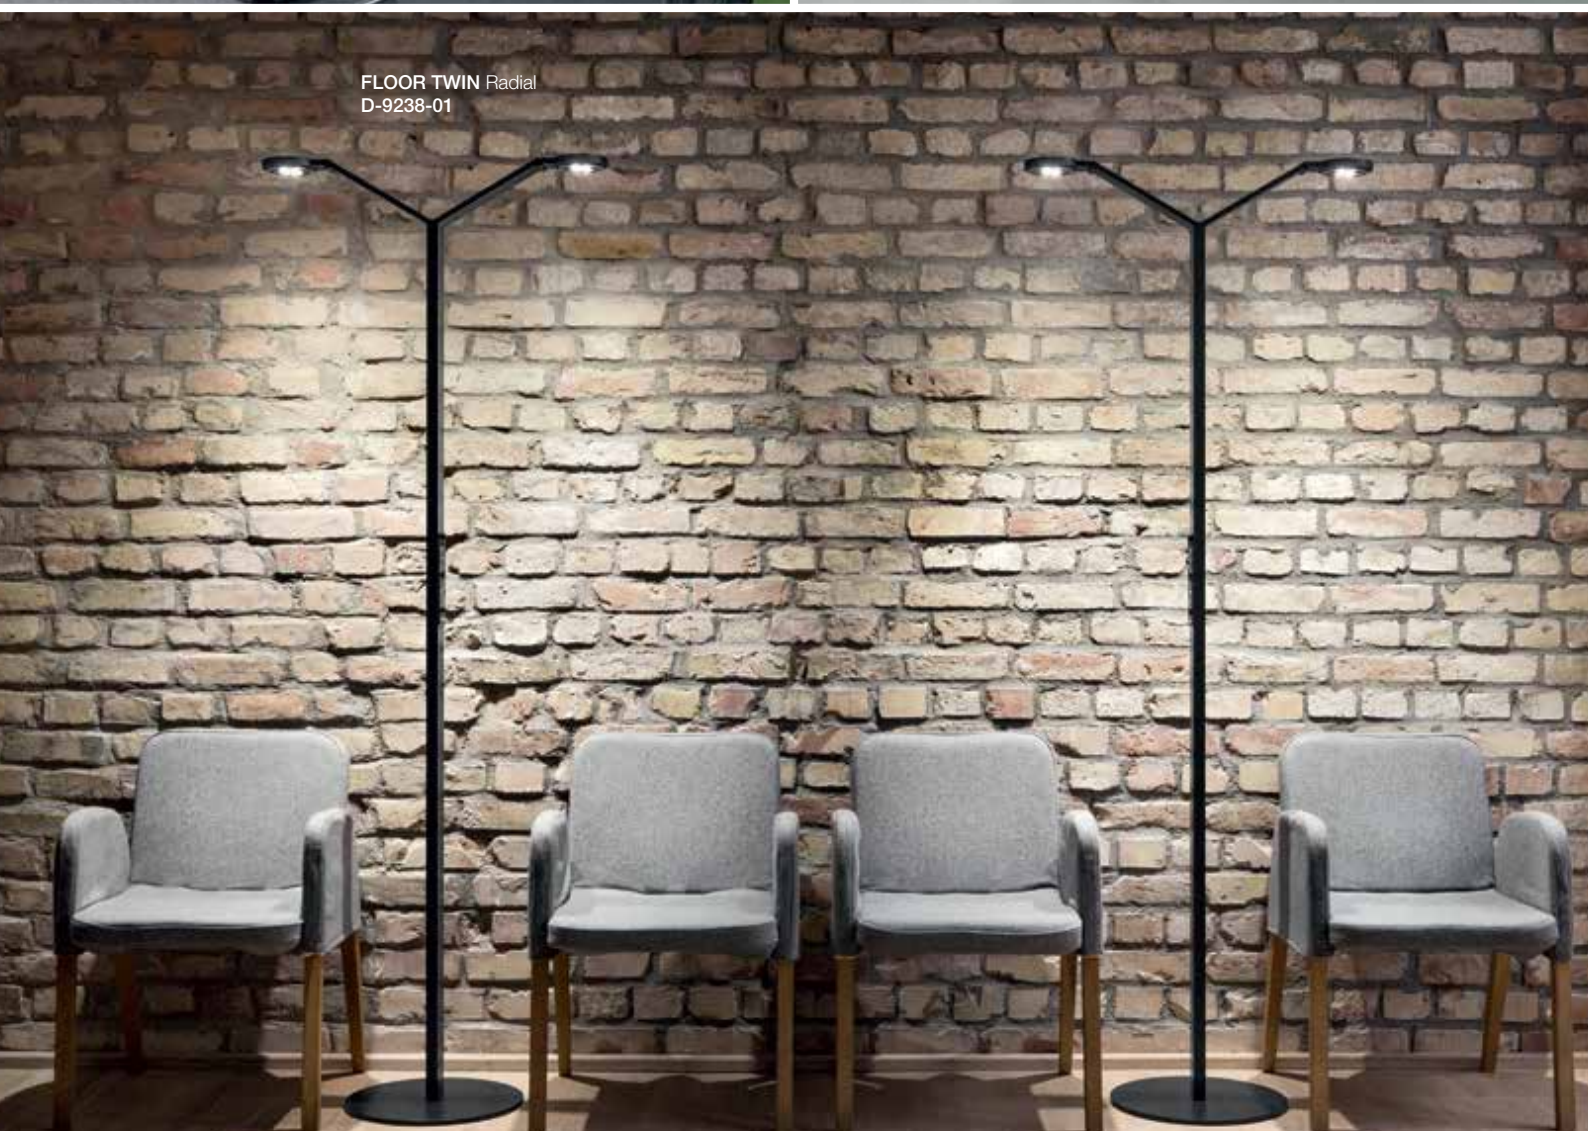

PODNE SVJETILJKE

FLOOR Linear
D-9235-02

FLOOR Radial
D-9236-23

FLOOR Linear
D-9235-23

FLOOR TWIN Radial
D-9238-01

FLOOR Linear
D-9235-23

FLOOR Linear
D-9235-23

FLOOR Radial
D-9236-02